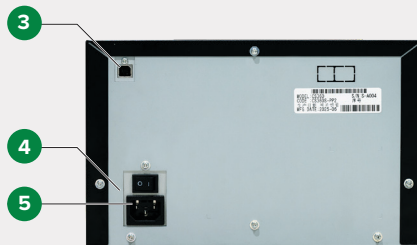

1. Paper ejection slot
2. Waste tray
3. USB connector
4. Power switch
5. AC inlet

CS3 Photo Printer Specifications

Model No.	CS3
Print Method	Dye Sublimation Thermal Transfer
Resolution	300×300dpi (Standard mode), 300×600dpi (High quality mode)
Paper Size Capacity	400 prints: 4"×6" (102mm×152mm) 200 prints: 6"×8" (152mm×203mm) 200 prints: 5"×7" (127mm×178mm)
Standard Print Sizes	2"×6": 51mm×152mm 4"×6": 102mm×152mm 5"×3.5": 127mm×89mm 5"×7": 127mm×178mm 6"×6": 152mm×152mm 6"×8": 152mm×203mm
Print Speed (4"×6")	Approx. 13 seconds
Print Finish	Glossy/Matte
Ink Ribbon/Paper	YMC+OP/Roll paper
Rewind Function	Available
Dimensions	10.7in (272mm) W × 6.61in (168mm) H × 13.7in (348mm) D
Weight	17.6lb (8kg) or less (excluding consumables & accessories)
Power Supply	AC100-240V,50/60Hz
Power Consumption	150W/1.6A (AC100V), 150W/0.8A (AC240V)
Interface	USB 2.0
Buffer Memory	Available for two images
Safety Standards	UL,cUL,CE,CCC
Printer Driver	Windows 11