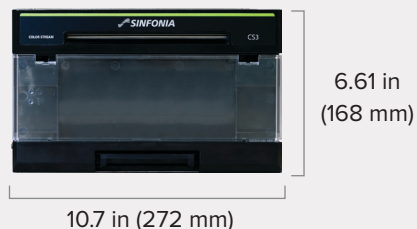

CS3 Dimensions

* Specifications subject to change without notice.

Before use, read the instruction manual carefully to ensure safe operation.
Do not position the printer in wet, humid, dusty or smoky environments. This may result in fire, breakdown or electric shock.